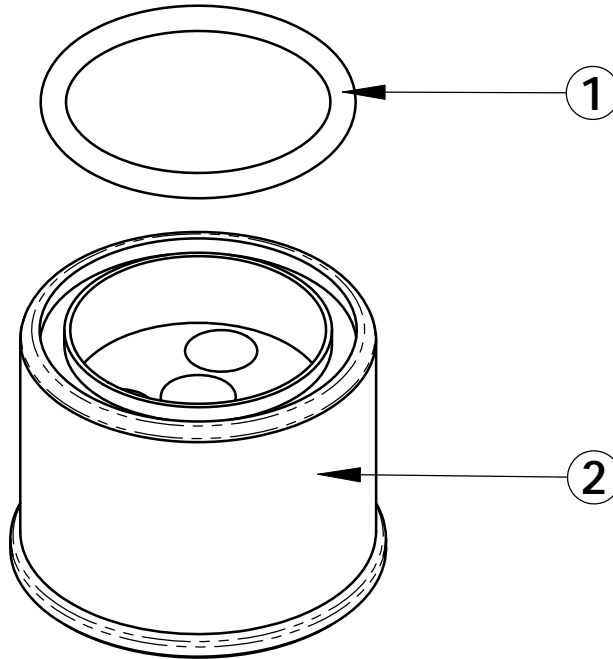

REVISIONS				
ECN	Rev.	Description	Date (dd/mm/yy)	Approved
	A	BR19626 was 19626	31/10/07	LD

ITEM	PART NO.	QTY	DESCRIPTION
1	BR16924-01	1	O-RING, -018, 560CD
2	BR19626	1	PISTON, NHWBP, 2750

PISTON ASSY, 2750, HHWBP, W/O RING