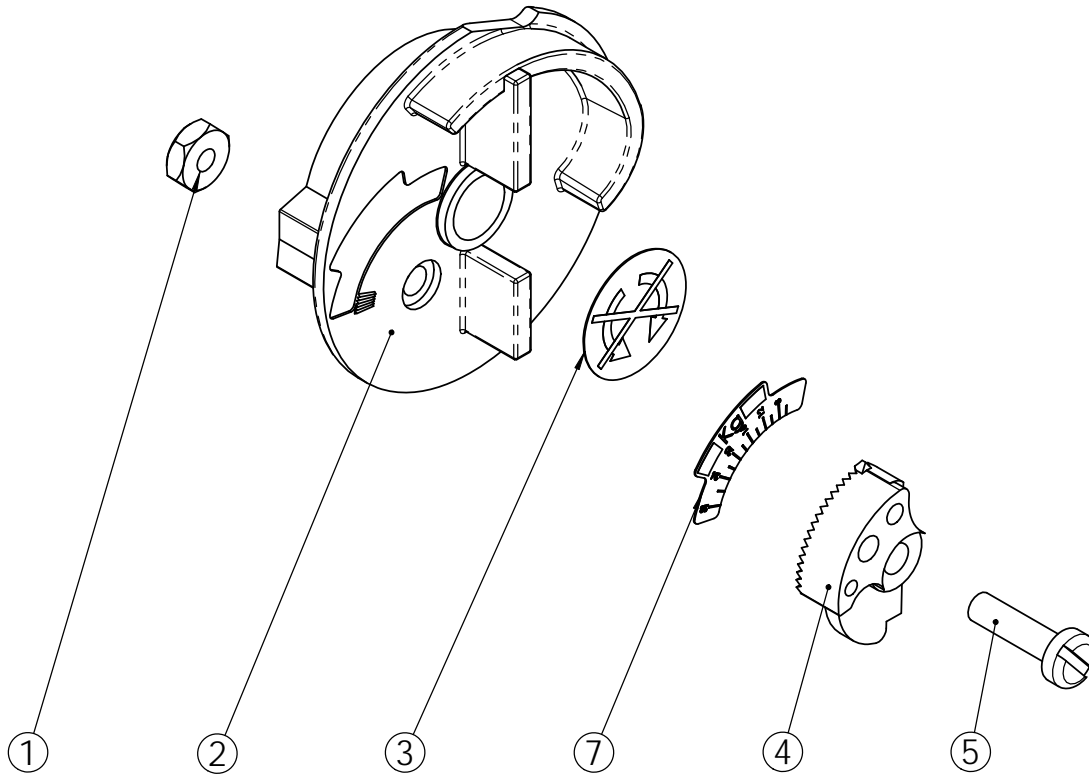

REVISIONS				
ECN	Rev.	Description	Date (dd/mm/yy)	Approved
F.....	B	BR15571 was 15571	1/09/99	MAN
F5381	C	BU11980 was BR15571 (Use To Depletion)	02/09/2011	MAN
F5456	D	SPARE PARTS ONLY	12/03/2012	MAN

ITEM	P/N	DESCRIPTION	25718-0.12/Qty	25718-0.25/Qty	25718-0.50/Qty	25718-1/qty
1	11081	NUT	1	1	1	1
2	BR16849	BRINE VALVE DRIVE CAM	1	1	1	1
3	26843	BRINE CAM LABEL	1	1	1	1
4	BR41123	SEGMENT,BRINE VALVE CAM	1	1	1	1
5	BU11980	SCREW	1	1	1	1
6	15572	SWITCH CAM	1	1	1	1
7	28231	Brine Cam Salt Label 1 - 3,5 Kg	1	-	-	-
	28232	Brine Cam Salt Label 1,5 - 7 Kg	-	1	-	-
	BU28233	Brine Cam Salt Label 3 - 14 Kg	-	-	1	-
	BU28234	Brine Cam Salt Label 6 - 28 Kg	-	-	-	1

Brine Cam assy Up Flow Assy 5665

25718-XX