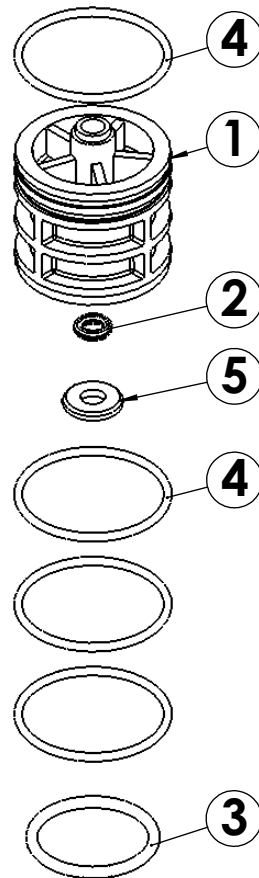

S/E DE PRODUCTION

ITEM	QTY	PART NO.	DESCRIPTION	NOM
1	1	19349	END PLUG DF	ETRIER
2	1	BR10209-01	QUAD RING,-010, 560CD	JOINT A LEVRE
3	1	13287-01	O-RING, 123, 560CD	JOINT
4	4	BR16394	O-RING, -029	JOINT
5	1	BU13008	RETAINER, END PLUG SEAL	BAGUE DE RETENUE