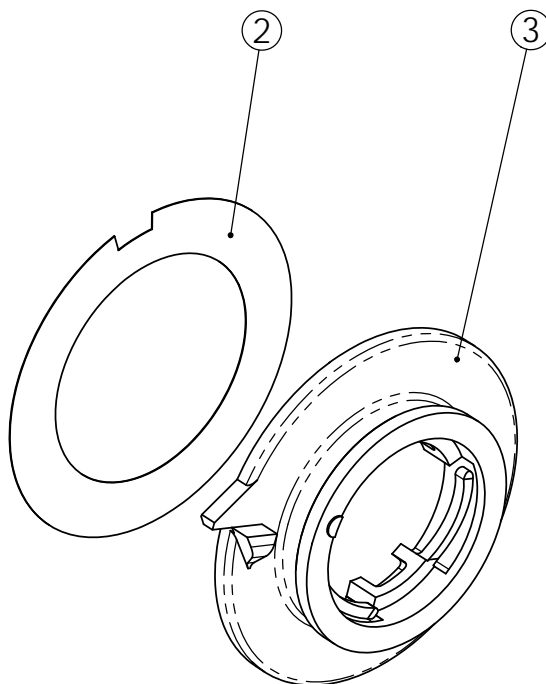

REVISIONS				
ECN	Rev.	Description	Date (dd/mm/yy)	Approved
	N	REDRAWN	15/04/08	MP
F5431	M	Change title Part , w as "3,25 m3 ADJUSTING DISK ASSY 9000/6"	22/12/2011	MP

ITEM	QTY	PART NO.	DESCRIPTION	NOM
2	1	25199	PGM WHEEL LABEL 3.2m3	ETIQUETTE 3.2m3
3	1	BR15956	DISC, PROGRAM WHEEL ADJ	DISQUE D'AJUSTEMENT

3.2 m3 ADJUSTING DISK ASSY WHITE LABEL

27181

Chapitre 20