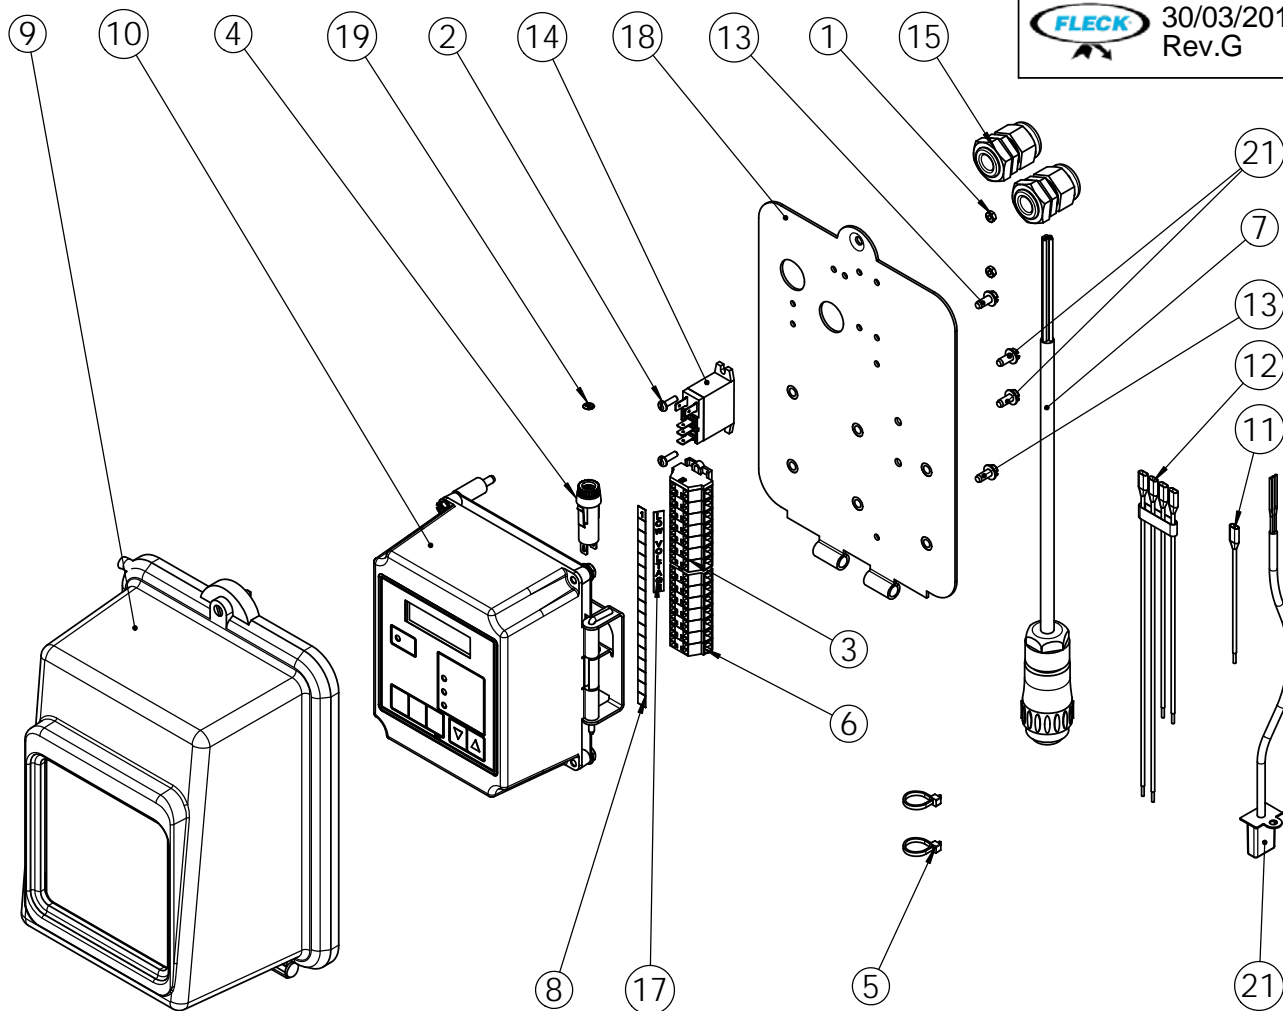

**MONTE SELON PM411**

ITEM	PART NUMBER	QTY	DESCRIPTION
1	11085-01	2	NUT
2	11086	2	SCREW M3x10 , CYL. SLOTTED HEAD
3	18707	1	TERMINAL STRIP 7 P. WAGO ORANGE
4	BR19675	1	HOLDER, FUSE
5	21759	2	TIE RAP
6	23653-07	1	TERMINAL BLOCK 07 POSITIONS
7	24664	1	SIMPLEX TIMER HARNESS
8	24934	1	TERMINAL STRIP LABEL 16 POS.
9	26583	1	COVER PRO 2 ASSY BLACK FOR REMOTE METER
10	27727	1	TIMER 3200 RM
11	28012	1	WIRE FUSE
12	28013	1	HARNESS RELAY
13	BR17798	2	SCREW, HEX WASHER HEAD, #8-16 X .38
14	BR17749-00	1	RELAY SPDT, 24 VAC COIL
15	BR17967	2	FITTING ASSY, LIQUID TIGHT , BLK
16	BR18679	1	TAPERED CAP
17	BU18694	1	LABEL, LOW VOLTAGE
18	BR19073	1	BACKPLATE, HINGED
19	BR19709	1	LABEL, FUSE HOLDER - 6.3A
20	BR10300	2	SCREW, SLOT HEX WSH, 8-18 X 3/8
21	BR19121-02	1	METER CABLE ASSEMBLY

**PH RM 3200 ET FOR DUPLEX #7 2910/3900**

**28014-01**

**MONTE SELON PM427**

ITEM	PART NO	QTY	DESCRIPTION
1	11085-01	2	NUT
2	11086	2	SCREW M3x10 , CYL. SLOTTED HEAD
3	18707	1	TERMINAL STRIP 7 P. WAGO ORANGE
4	BR19675	1	HOLDER, FUSE
5	21759	2	TIE RAP
6	23653-07	1	TERMINAL BLOCK 07 POSITIONS
7	24664	1	SIMPLEX TIMER HARNESS
8	24934	1	TERMINAL STRIP LABEL 16 POS.
9	26583	1	COVER PRO 2 ASSY BLACK FOR REMOTE METER
10	27727	1	TIMER 3200 RM
11	28012	1	WIRE FUSE
12	28013	1	HARNESS RELAY
13	BR17798	2	SCREW, HEX WASHER HEAD, #8-16 X .38
14	BR17749-00	1	RELAY SPDT, 24 VAC COIL
15	BR17967	2	FITTING ASSY, LIQUID TIGHT , BLK
16	BR18679	1	TAPERED CAP
17	BU18694	1	LABEL, LOW VOLTAGE
18	BR19073	1	BACKPLATE, HINGED
19	BR19709	1	LABEL, FUSE HOLDER - 6.3A
21	BR10300	2	SCREW, SLOT HEX WSH, 8-18 X 3/8
21	BR19121-02	1	METER CABLE ASSEMBLY