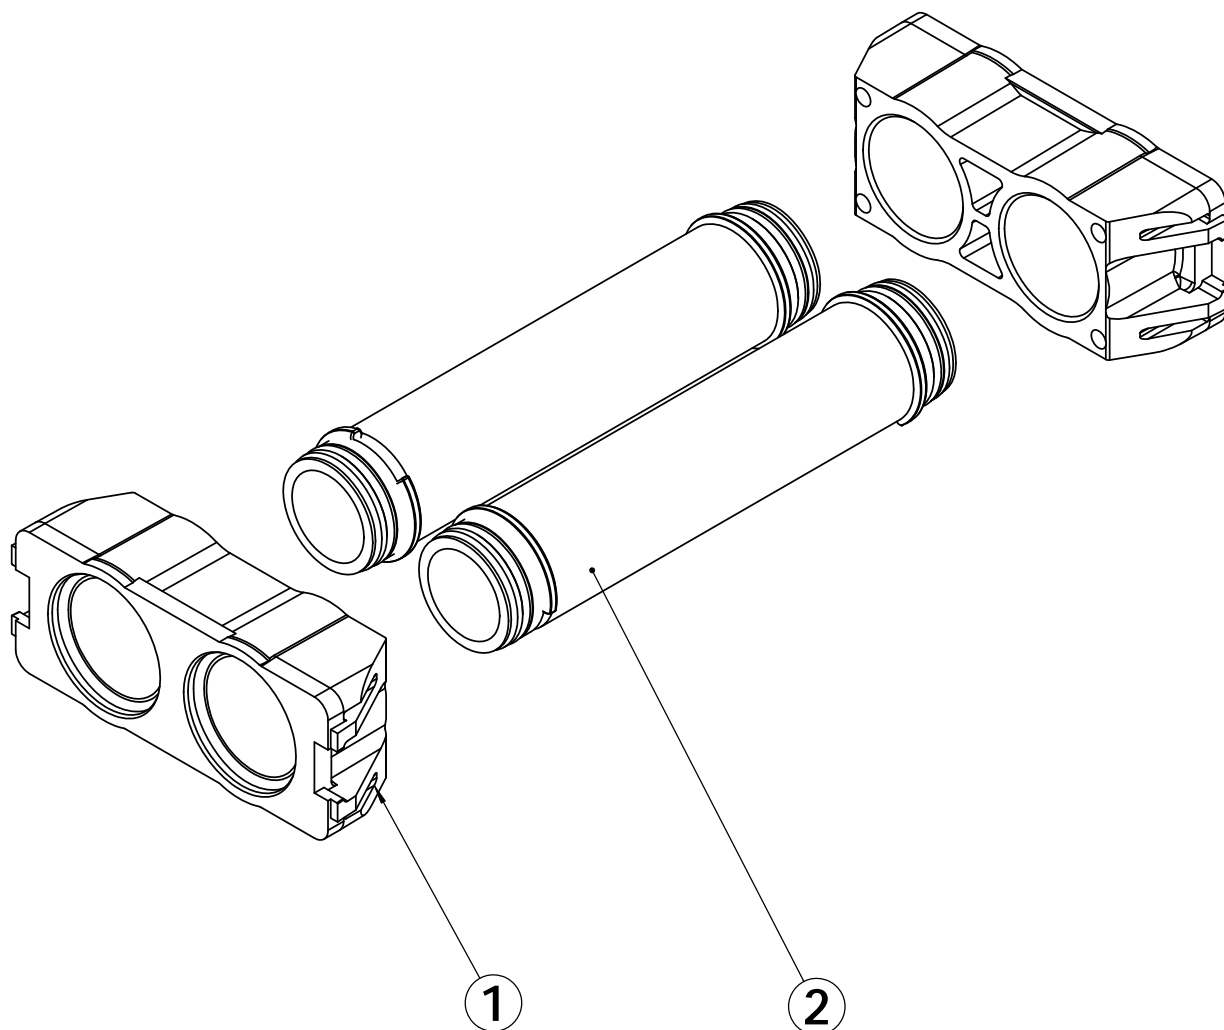

ITEM	QTY	PART NO.	DESCRIPTION	NOM
1	2	40672	YOKE 9100	YOKE 9100
2	1	28402-07	TUBE 9100 ASSY, 7"	TUBE 9100 ASSEMBLE

ITEM	QTY	PART NO.	DESCRIPTION	NOM
1	2	40672	YOKE 9100	YOKE 9100
2	1	28402-09	TUBE 9100 ASSY, 9"	TUBE 9100 ASSEMBLE

ITEM	QTY	PART NO.	DESCRIPTION	NOM
2	1	28402-12	TUBE 9100 ASSY, 12"	TUBE 9100 ASSEMBLE
1	2	40672	YOKE 9100	YOKE 9100

ITEM	QTY	PART NO.	DESCRIPTION	NOM
1	2	40672	YOKE 9100	YOKE 9100
2	1	28402-16	TUBE 9100 ASSY, 16"	TUBE 9100 ASSEMBLE