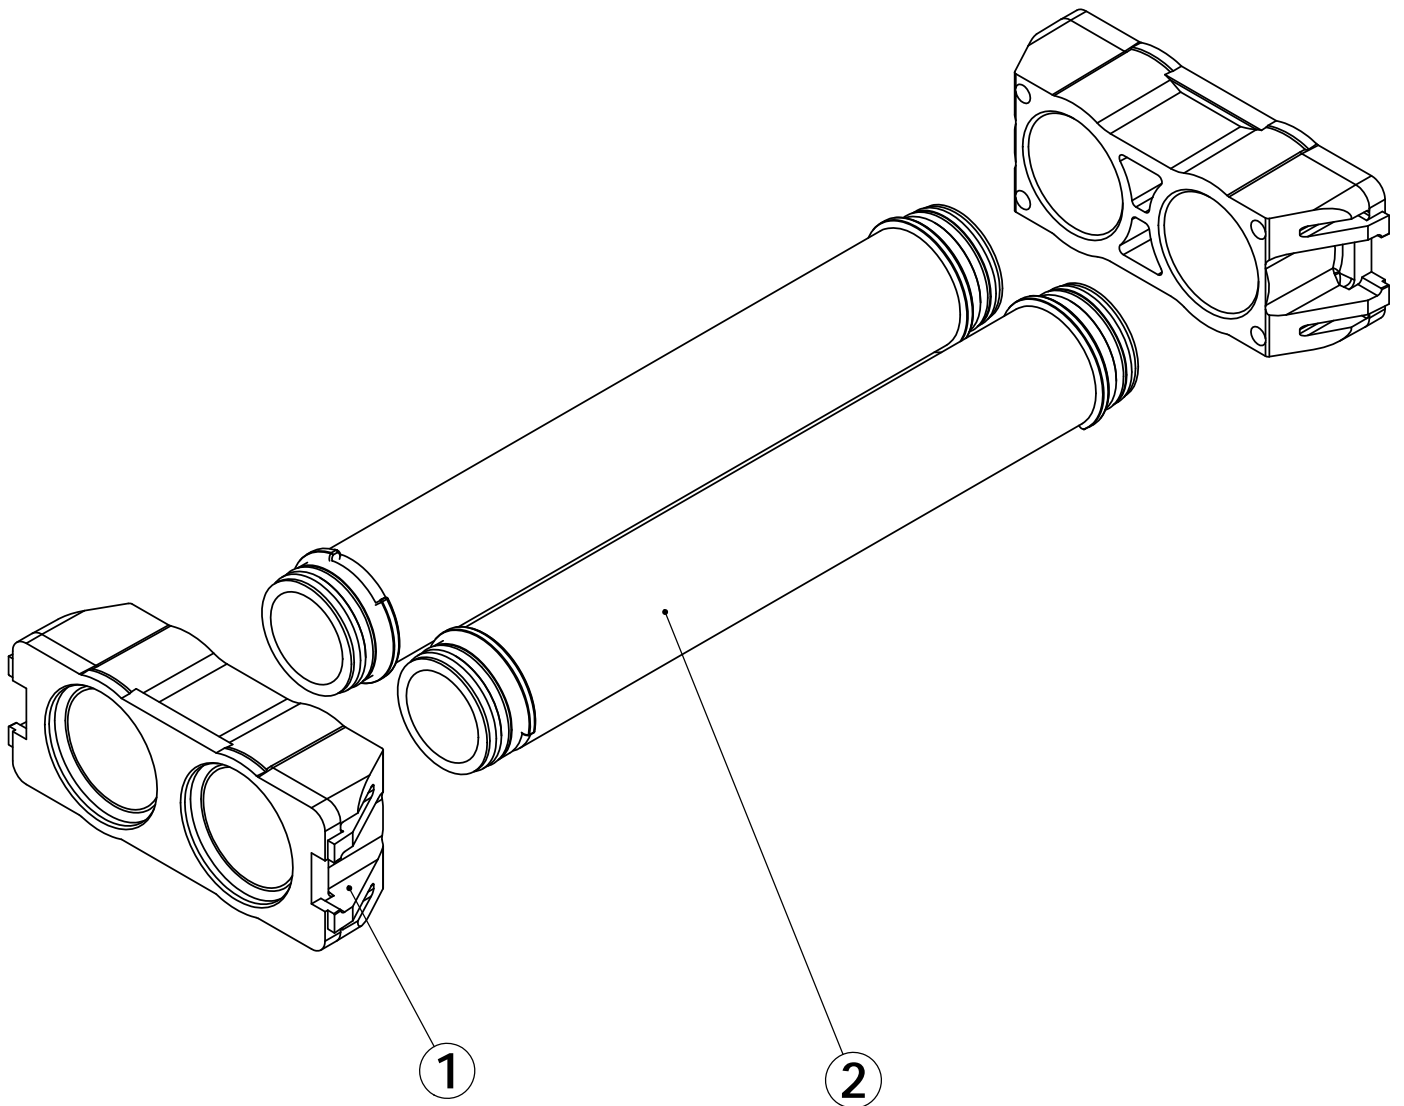

ITEM	QTY	PART NO.	DESCRIPTION	NOM
1	2	40672	YOKE 9100	YOKE 9100
2	1	28402-07	TUBE 9100 ASSY, 7"	TUBE 9100 ASSEMBLE

ITEM	QTY	PART NO.	DESCRIPTION	NOM
1	2	40672	YOKE 9100	YOKE 9100
2	1	28402-09	TUBE 9100 ASSY, 9"	TUBE 9100 ASSEMBLE

ITEM	QTY	PART NO.	DESCRIPTION	NOM
2	1	28402-12	TUBE 9100 ASSY, 12"	TUBE 9100 ASSEMBLE
1	2	40672	YOKE 9100	YOKE 9100

ITEM	QTY	PART NO.	DESCRIPTION	NOM
1	2	40672	YOKE 9100	YOKE 9100
2	1	28402-16	TUBE 9100 ASSY, 16"	TUBE 9100 ASSEMBLE