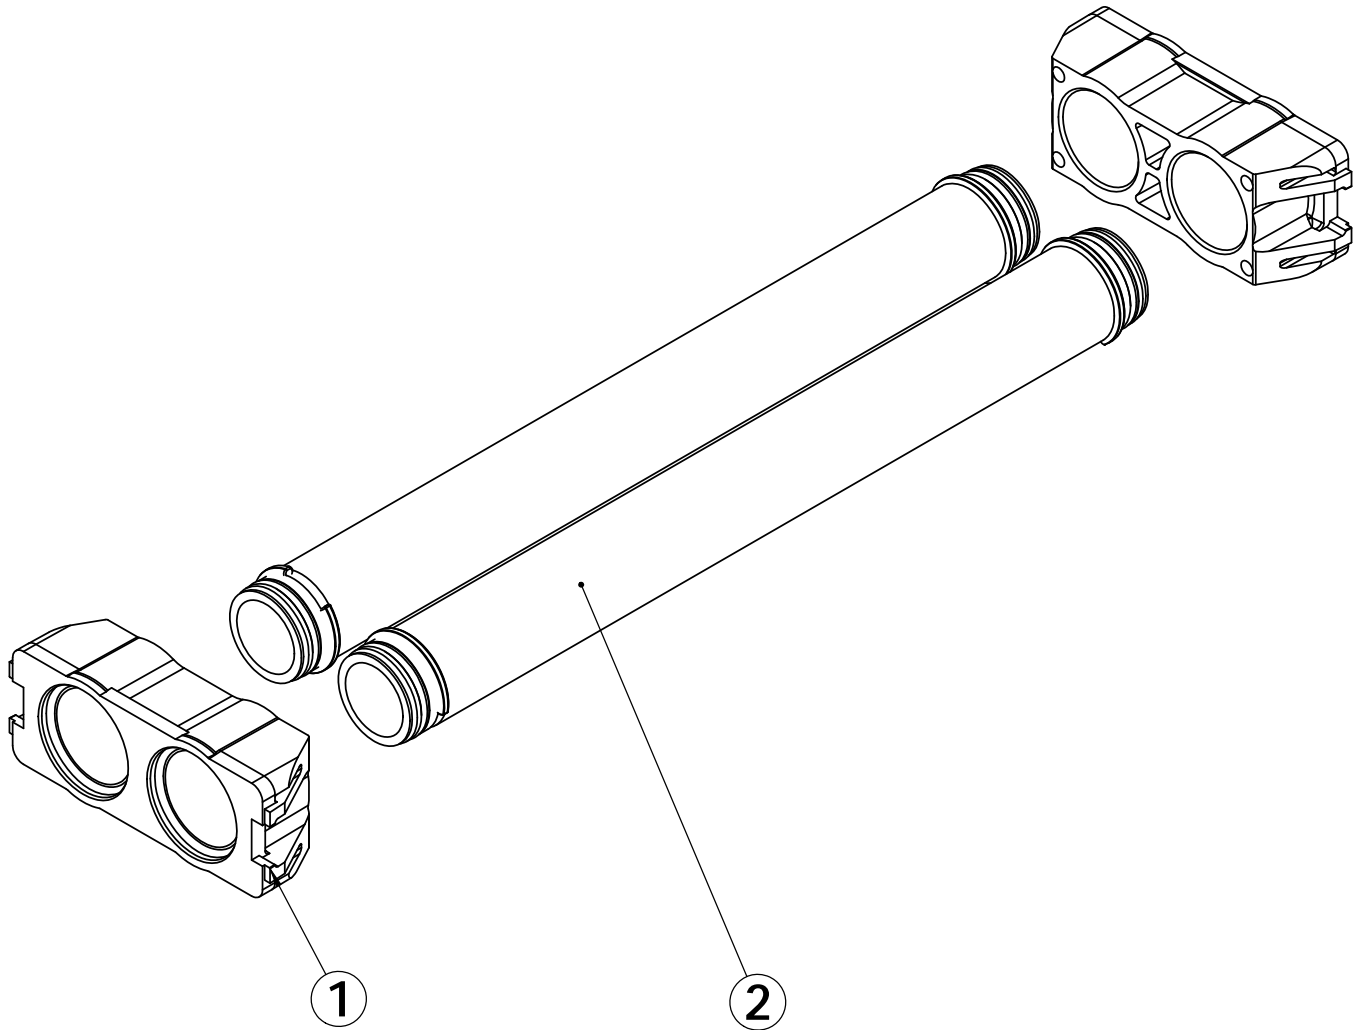

ITEM	QTY	PART NO.	DESCRIPTION	NOM
1	2	40672	YOKE 9100	YOKE 9100
2	1	28402-07	TUBE 9100 ASSY, 7"	TUBE 9100 ASSEMBLE

ITEM	QTY	PART NO.	DESCRIPTION	NOM
1	2	40672	YOKE 9100	YOKE 9100
2	1	28402-09	TUBE 9100 ASSY, 9"	TUBE 9100 ASSEMBLE

ITEM	QTY	PART NO.	DESCRIPTION	NOM
2	1	28402-12	TUBE 9100 ASSY, 12"	TUBE 9100 ASSEMBLE
1	2	40672	YOKE 9100	YOKE 9100

ITEM	QTY	PART NO.	DESCRIPTION	NOM
1	2	40672	YOKE 9100	YOKE 9100
2	1	28402-16	TUBE 9100 ASSY, 16"	TUBE 9100 ASSEMBLE