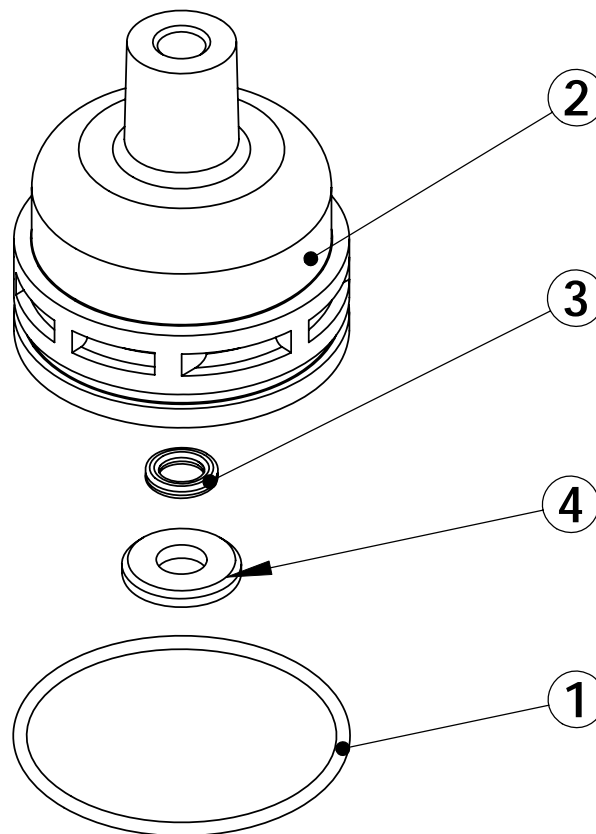

ITEM	QTY	PART NO.	DESCRIPTION	NOM
1	1	40952	O-RING, 030	JOINT
2	1	40975-01	END PLUG, STD, BLACK	ETRIER, NOIR
3	1	BU10209-01	QUAD RING DURO=60	JOINT A LEVRES DURO=60
4	1	BU13008	RETAINER, END PLUG SEAL	BAGUE DE RETENUE

ITEM	QTY	PART NO.	DESCRIPTION	NOM
1	1	40952	O-RING, 030	JOINT
2	1	40975-02	END PLUG, HIGH FLOW, GREY	ENTRIER, GRIS
3	1	BU10209-01	QUAD RING DURO=60	JOINT A LEVRES DURO=60
4	1	BU13008	RETAINER, END PLUG SEAL	BAGUE DE RETENUE