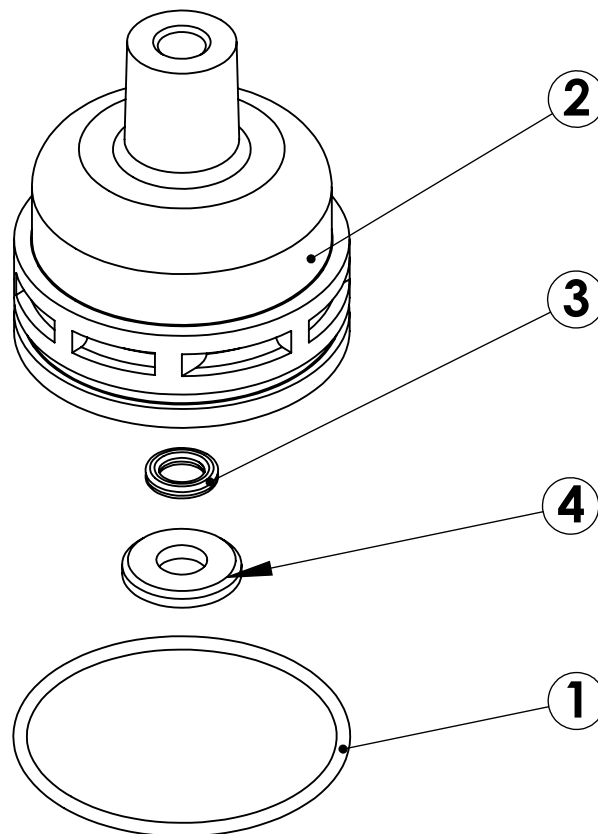

ITEM	QTY	PART NO.	DESCRIPTION	NOM
1	1	40952	O-RING, 030	JOINT
2	1	40975-01	END PLUG, STD, BLACK	ETRIER, NOIR
3	1	BU10209-01	QUAD RING DURO=60	JOINT A LEVRES DURO=60
4	1	BU13008	RETAINER, END PLUG SEAL	BAGUE DE RETENUE

ITEM	QTY	PART NO.	DESCRIPTION	NOM
1	1	40952	O-RING, 030	JOINT
2	1	40975-02	END PLUG, HIGH FLOW, GREY	ENTRIER, GRIS
3	1	BU10209-01	QUAD RING DURO=60	JOINT A LEVRES DURO=60
4	1	BU13008	RETAINER, END PLUG SEAL	BAGUE DE RETENUE