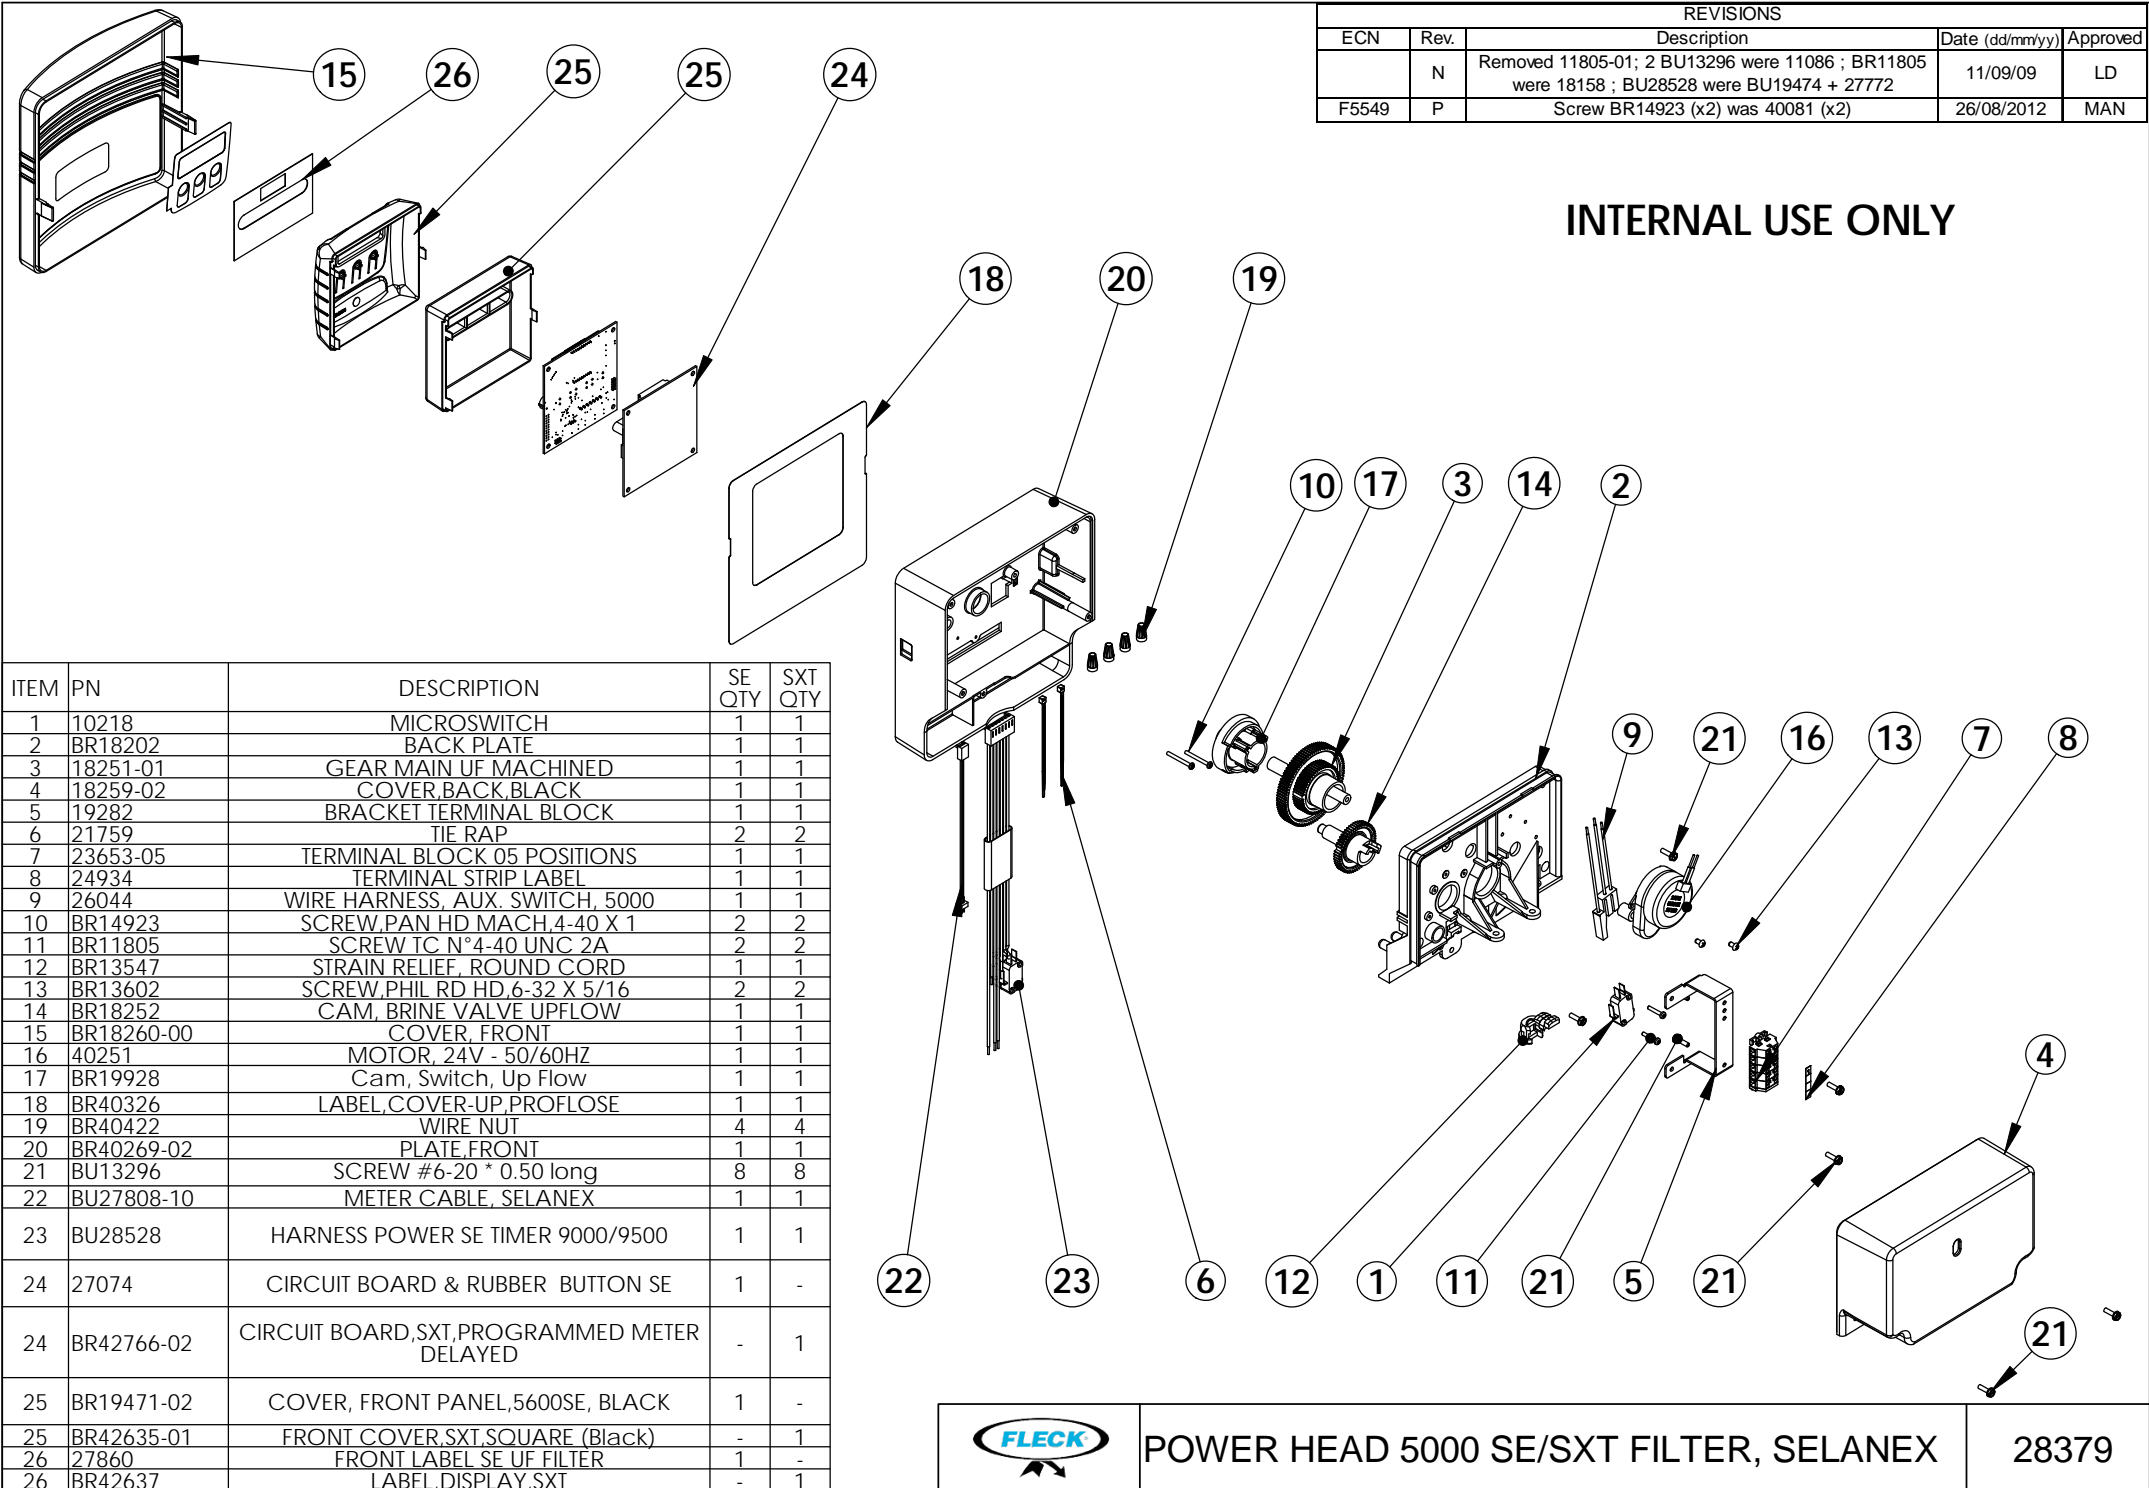

| REVISIONS | | | | |
|-----------|------|--|-----------------|----------|
| ECN | Rev. | Description | Date (dd/mm/yy) | Approved |
| | N | Removed 11805-01; 2 BU13296 were 11086 ; BR11805 were 18158 ; BU28528 were BU19474 + 27772 | 11/09/09 | LD |
| F5549 | P | Screw BR14923 (x2) was 40081 (x2) | 26/08/2012 | MAN |

INTERNAL USE ONLY

POWER HEAD 5000 SE/SXT FILTER, SELANEX

28379