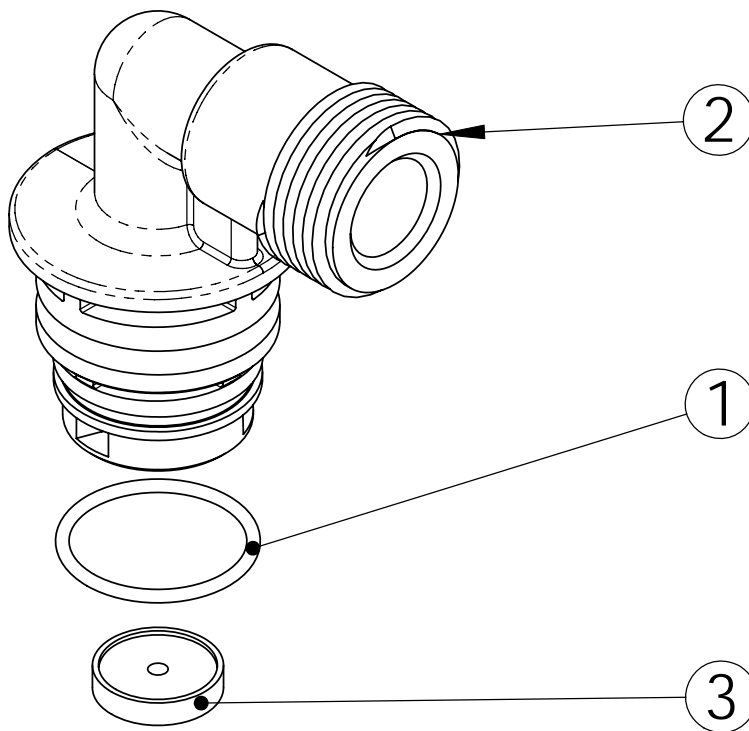

REVISIONS				
ECN	Rev.	Description	Date (dd/mm/yy)	Approved
	C	BR12085, BR12086, BR12088, BR12089, BR12090, BR12091, BR12092 & BR12408 was 12085, 12086, 12088, 12089, 12090, 12091, 12092 & 12408	14/04/09	LD
F5054	D	ADD 28385-ALL Configuration for SPARE PARTS	02/10/2009	MP/LD

ITEM	PN	DESCRIPTION	28385-EMPTY QTY	28385-1.2 QTY	28385-1.5 QTY	28385-2 QTY	28385-2.4 QTY	28385-3 QTY	28385-3.5 QTY	28385-4 QTY	28385-5 QTY	28385-7 QTY	28385-ALL QTY
1	BU13303-01	O'RING 23,52x1,78	1	1	1	1	1	1	1	1	1	1	1
2	40966	HOUSING, 3/4" DLFC, 7000	1	1	1	1	1	1	1	1	1	1	1
3	BR12085	WASHER,FLOW,1.2 GPM	-	1	-	-	-	-	-	-	-	-	1
3	BR12086	WASHER,FLOW,1.5 GPM	-	-	1	-	-	-	-	-	-	-	1
3	BR12087	WASHER FLOW, 2.0 GPM	-	-	-	1	-	-	-	-	-	-	1
3	BR12088	WASHER FLOW, 2.4 GPM	-	-	-	-	1	-	-	-	-	-	1
3	BR12089	WASHER, FLOW, 3.0 GPM	-	-	-	-	-	1	-	-	-	-	1
3	BR12090	WASHER, FLOW, 3.5 GPM	-	-	-	-	-	-	1	-	-	-	1
3	BR12091	WASHER, FLOW, 4.0 GPM	-	-	-	-	-	-	-	1	-	-	1
3	BR12092	WASHER, FLOW, 5.0 GPM	-	-	-	-	-	-	-	-	1	-	1
3	BR12408	WASHER, FLOW, 7.0 GPM	-	-	-	-	-	-	-	-	-	1	1

**DLFC, 3/4", 7700, SPECIFY SIZE**

**28385-XX**