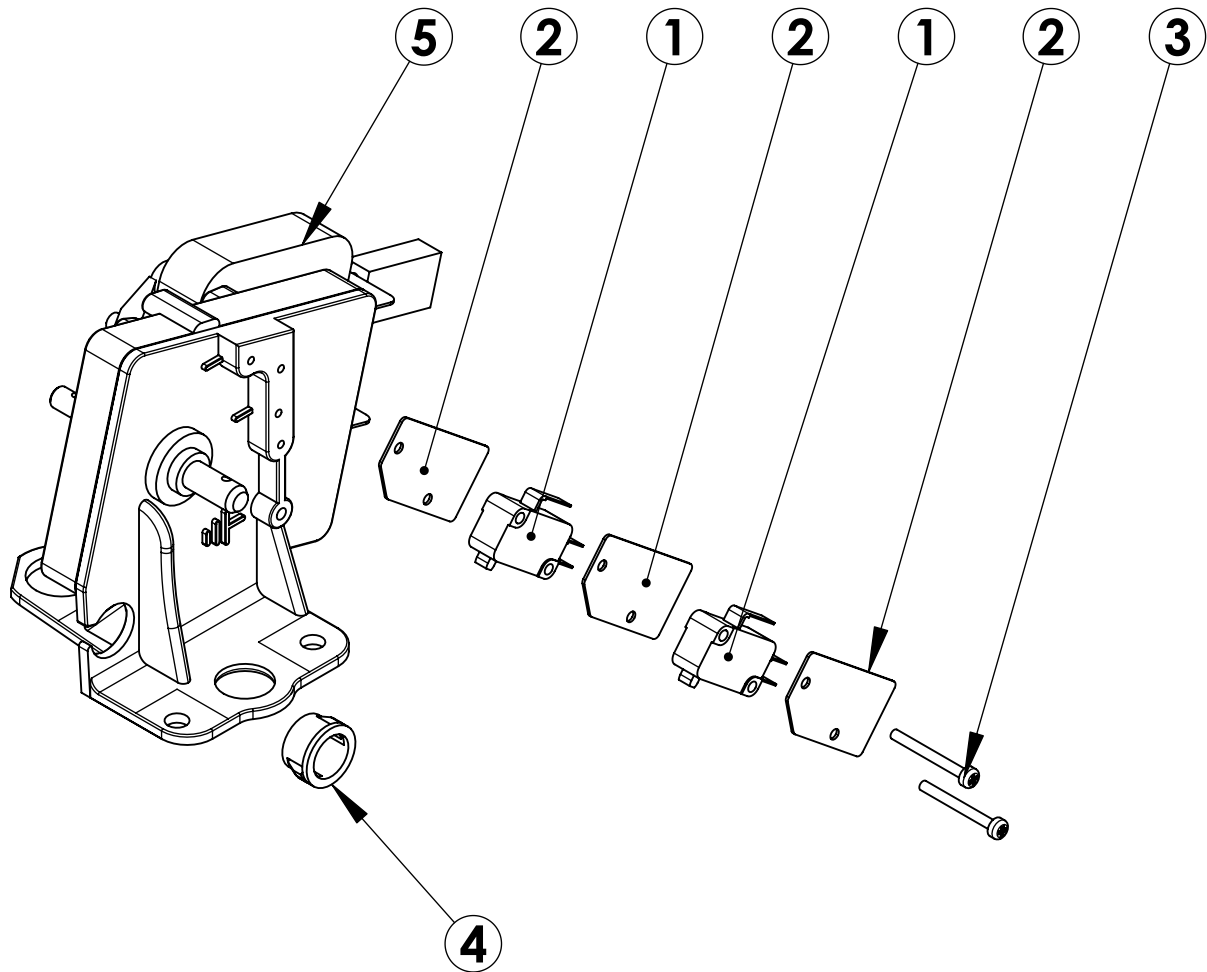

OBSOLETE SEE 27204

ITEM	QTY	PART NO.	DESCRIPTION	NOM
1	2	10218	MICROSWITCH	MICROSWITCH
2	3	10302	LIMIT SWITCH INSULATOR	ISOLATEUR
3	2	14923	SCREW , #4-40 UNC 2A	VIS #4-40 UNC 2A
4	1	17904	BUSHING HEYCO 1/2	BAGUE
5	1	41544	MOTOR, DRIVE, 24V/ 50-60 HZ