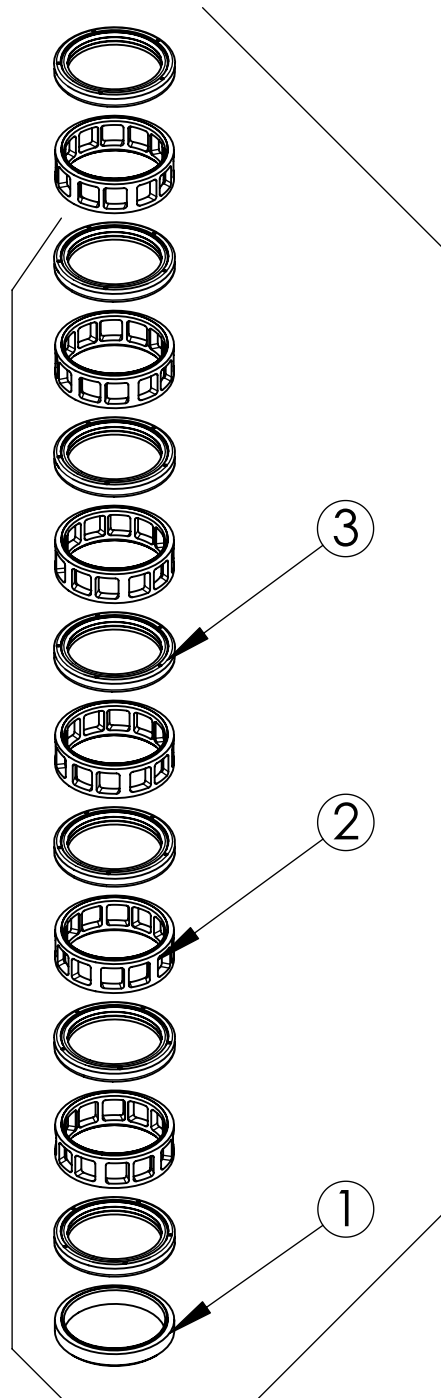

S/E 24271 (not in use)  
 2510/2750/2900

S/E 28415  
 2910

SPARE PARTS FOR 2750/2900 : NEED ONLY 6 SEALS 10545 AND 5 SPACERS 11451

FOR 2910 : NEED 7 SEALS 10545 AND 6 SPACERS 11451

ITEM	QTY	PART NO.	DESCRIPTION	NOM
1	1	10757	SPACER,END	Ecartement, Fin
2	6	11451	SPACER,12 HOLE	ENTRETOISE
3	7	BR10545	SEAL,PISTON	JOINT, PISTON