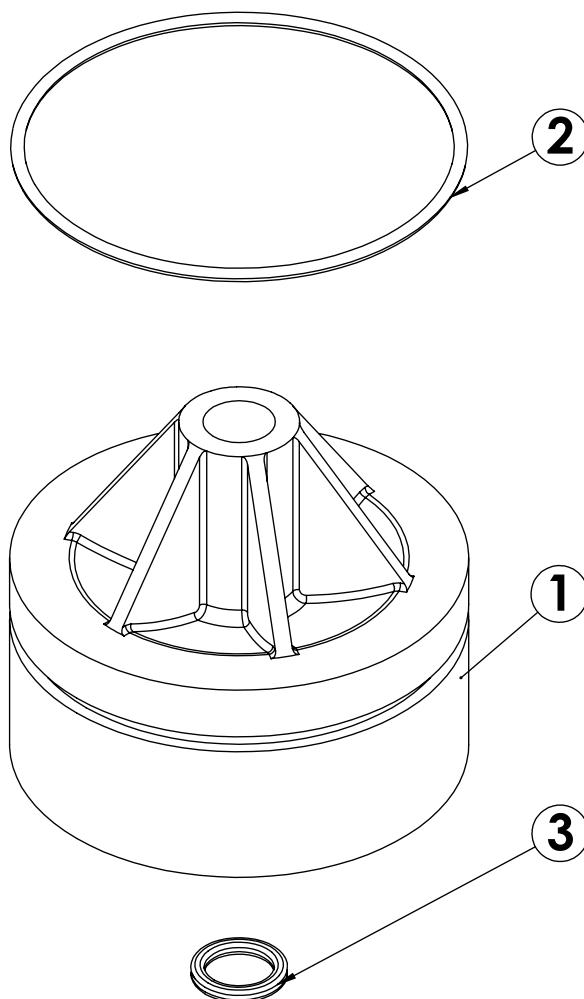

| ITEM | QTY | PART NO. | DESCRIPTION | NOM |
|------|-----|----------|----------------------------|---------------|
| 1 | 1 | 14754-01 | PLUG, END, WHITE, MACHINED | ETRIER BLANC |
| 2 | 1 | BR14922 | O-RING, -035 | JOINT |
| 3 | 1 | BR14926 | QUAD RING "O" RING-012 | JOINT A LEVRE |