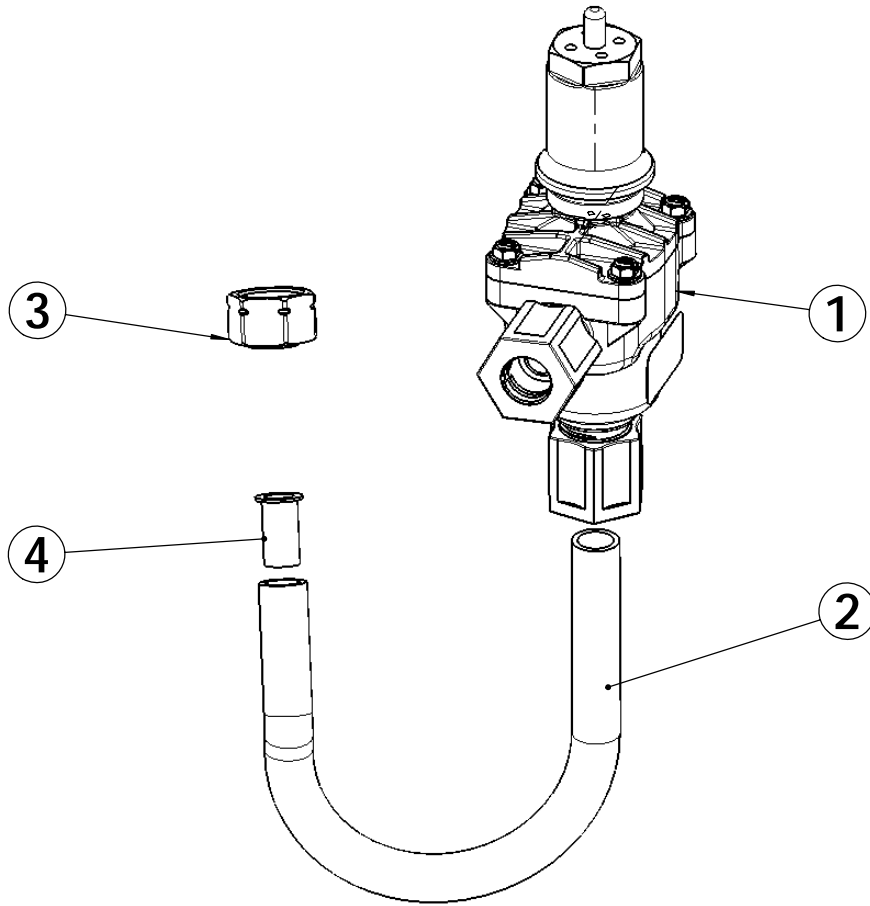

REVISIONS				
ECN	Rev.	Description	Date (dd/mm/yy)	Approved
F5030	A	CREATION	18/07/09	MAN/LD

PACKED TOGETHER

ITEM	PART NUMBER	DESCRIPTION	QTE
1	28423-2	2 GPM , BRINE VALVE 1710 ASSY	1
2	BR16460	TUBE,BRINE,2850,9.123"	1
3	BR15414	NUT,2900,W/SLEEVE	1
4	15415	FITTING, INSERT, 1/2", TUBE	1

Brine Valve 1710 Assy 2910/2850/2750 NBP - 2 gpm for GRUNBECK

BU28706