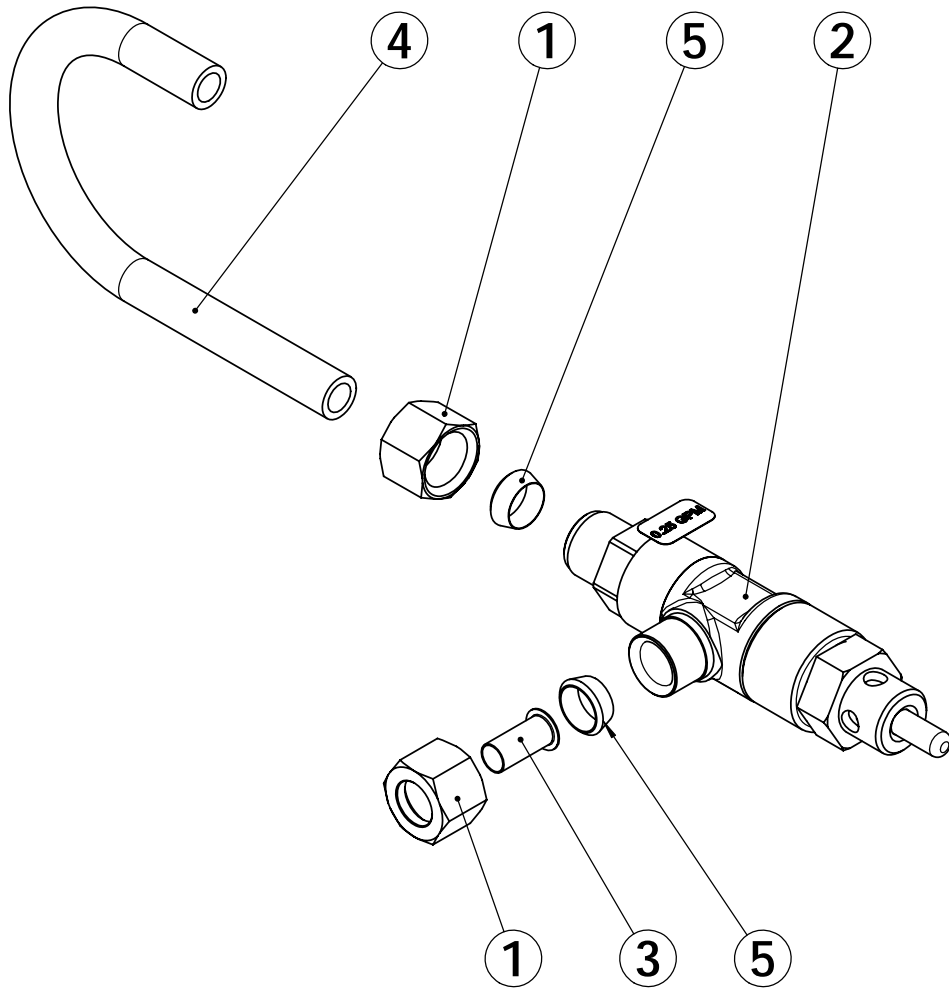

REVISIONS				
ECN	Rev.	Description	Date (dd/mm/yy)	Approved
F5030	A	CREATION	18/07/09	MAN/LD

PACKED TOGETHER

ITEM	PART NUMBER	DESCRIPTION	QTE
1	10329	3/8" NUT	2
2	18092-xx	1600 BV AND DLFC, SPECIFY SIZE	1
3	BR10332	FITTING,INSERT,3/8	1
4	BR12774-01	TUBE,BRINE VALVE, HW	1
5	BU10330	SLEEVE (3/8" TUBE)	2

Brine Valve 1600 Assy 2750/2900/2910 HW - 0,5 Gpm for GRUNBECK

BU28709