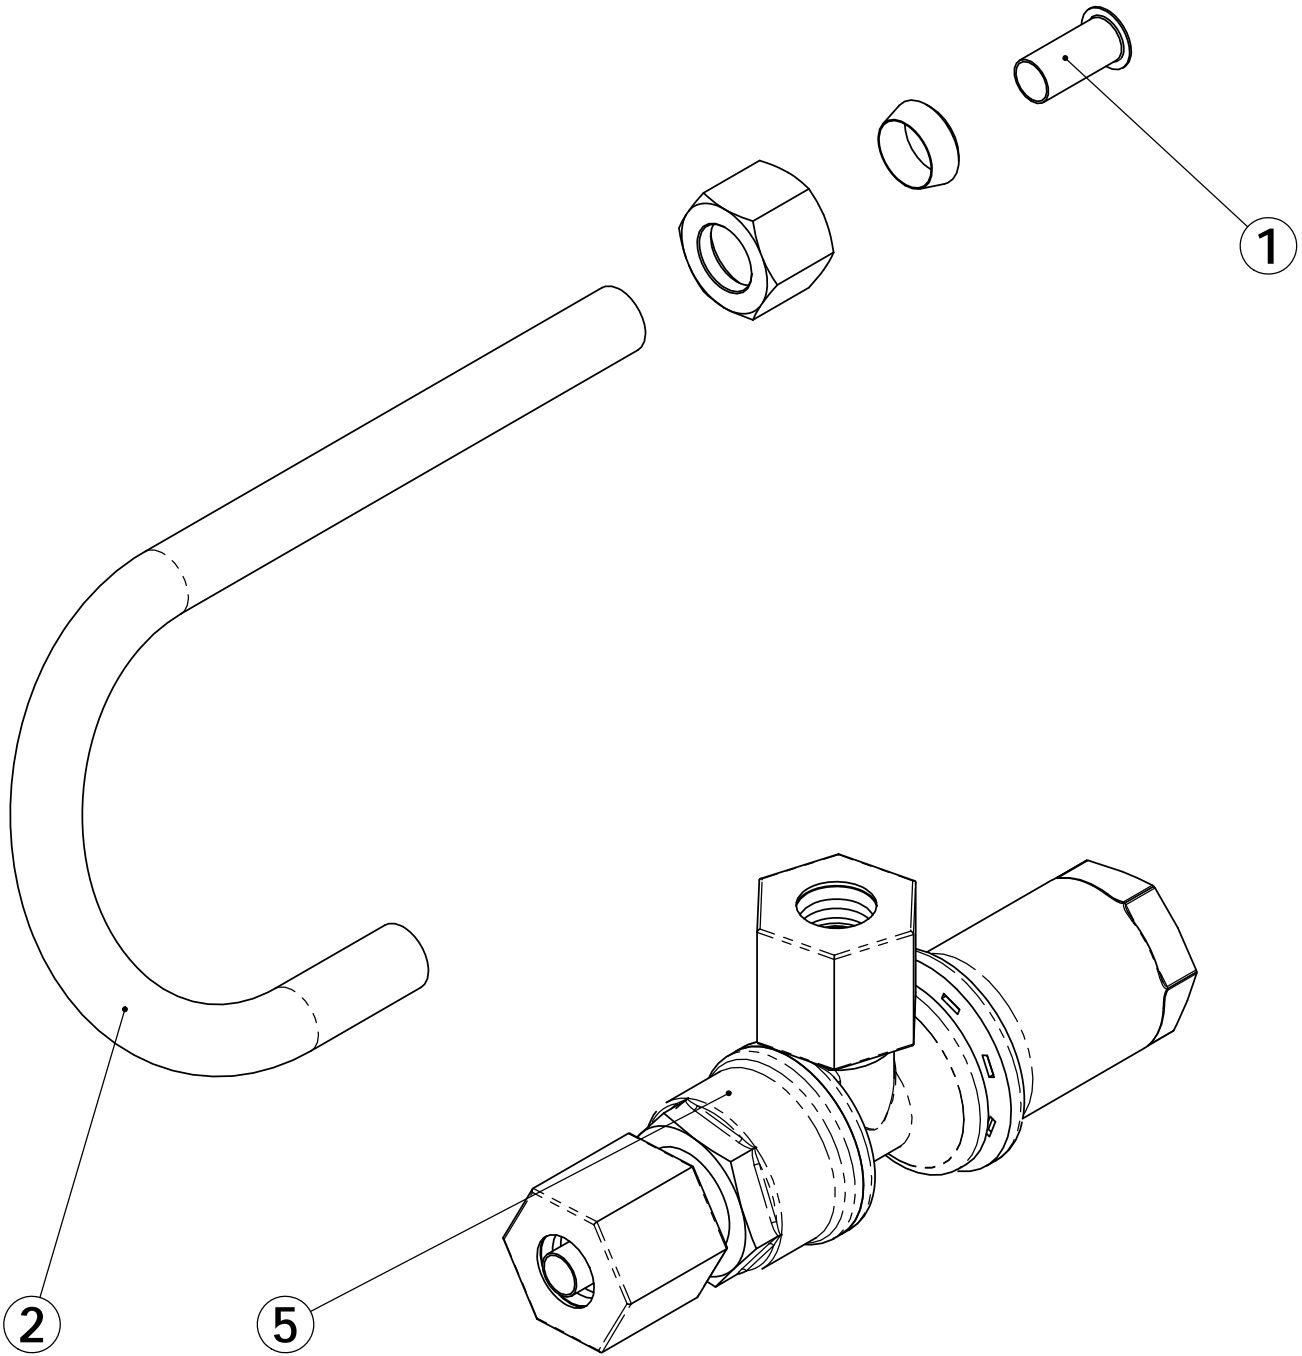

Replace BU2873-XX (BV1600)

ITEM	PART NO.	DESCRIPTION	BU28796-0.25	BU28796-0.50	BU28796-1
1	BR10332	FITTING,INSERT,3/8	1	1	1
2	19337	TUBE BRINE VALVE 1600	1	1	1
3	10329	3/8" NUT	1	1	1
4	BU10330	SLEEVE (3/8" TUBE)	1	1	1
5	26677-0.25	Kit Brine Valve 1650 assy.0.25 Gpm	1	-	-
5	26677-0.50	Kit Brine Valve 1650 assy 0.50 Gpm	-	1	-
5	26677-1	Kit Brine Valve 1650 assy1 Gpm	-	-	1

Brine Valve 1650 Assy 2850 NBP (Specify GPM)

BU28796-XX